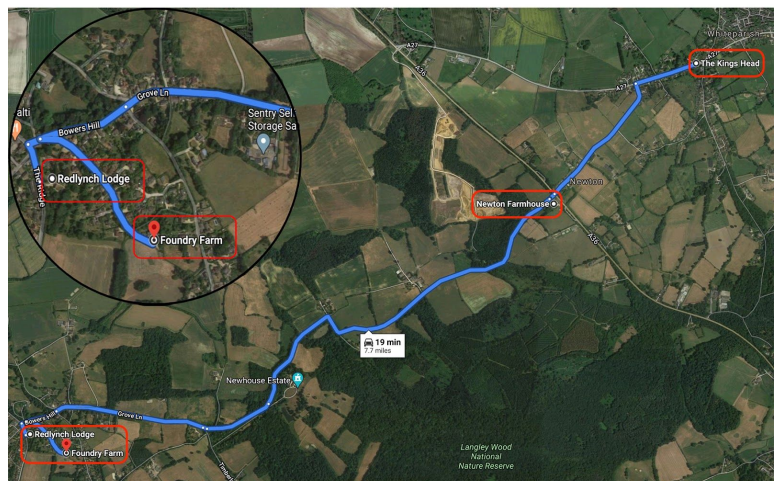

MONKHOUSE & COMPANY

Recommended Accommodation Near Foundry Farm

[The Kings Head Whiteparish](#) - Dan (Manager) - 01794 884 004 - <https://thekingshead.co.uk> -

[Redlynch Lodge](#) - Sarah - (Owner) 07748 978 190 - <https://www.redlynchlodge.co.uk/> -

[Monkhouse&Company](#)
[Foundry Farm, Kiln Ln, Redlynch, Salisbury](#)
[SP5 2HT](#)

**MONKHOUSE
& COMPANY**